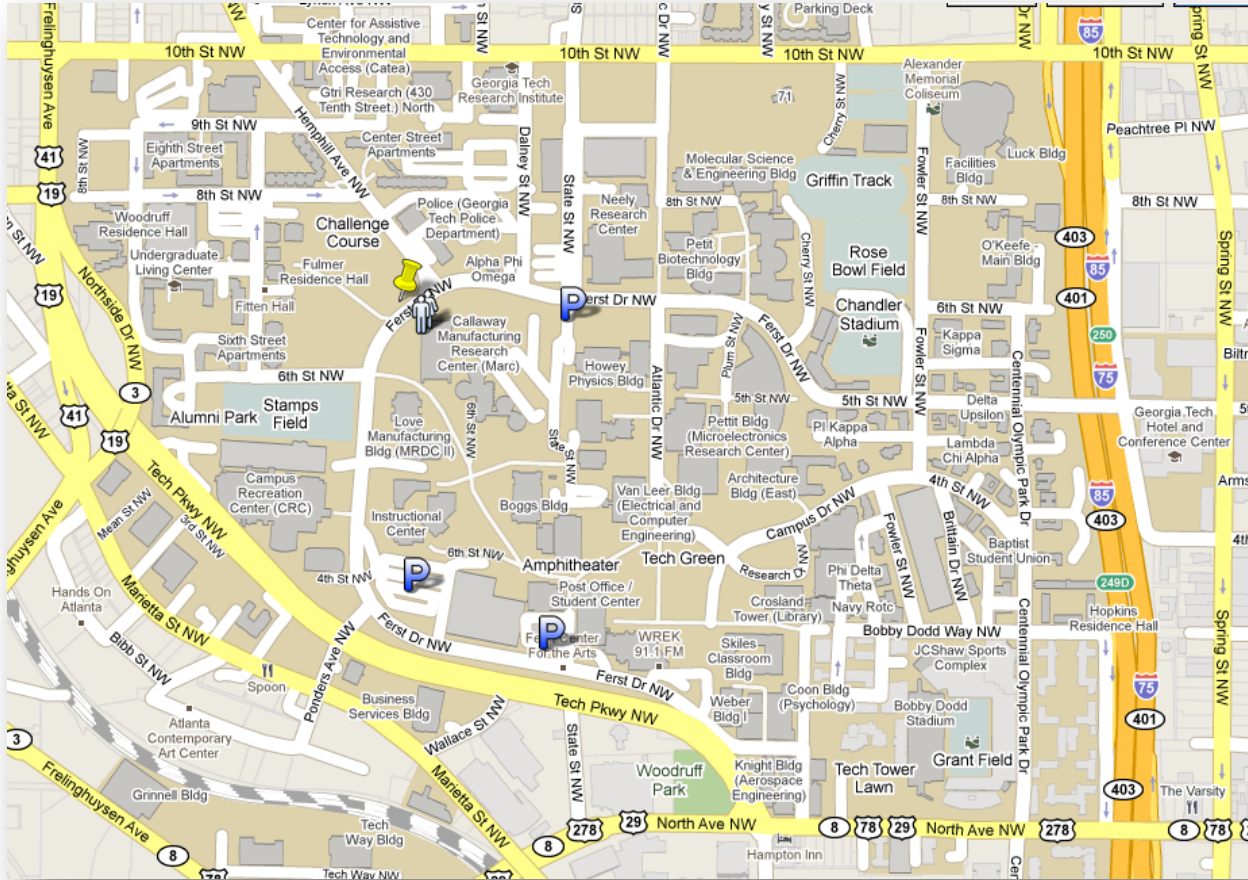

Directions and Parking for

Leadership Challenge Course

= Public Parking (fee)

= GT Leadership Challenge Course location

The GT Leadership Challenge Course is located on the campus of Georgia Tech at:

The corner of FERST Drive And HEMPHILL Avenue

Use this link to map a route from your location: <http://bit.ly/maptocourselocation>

Right click on Yellow Push Pin to create a route